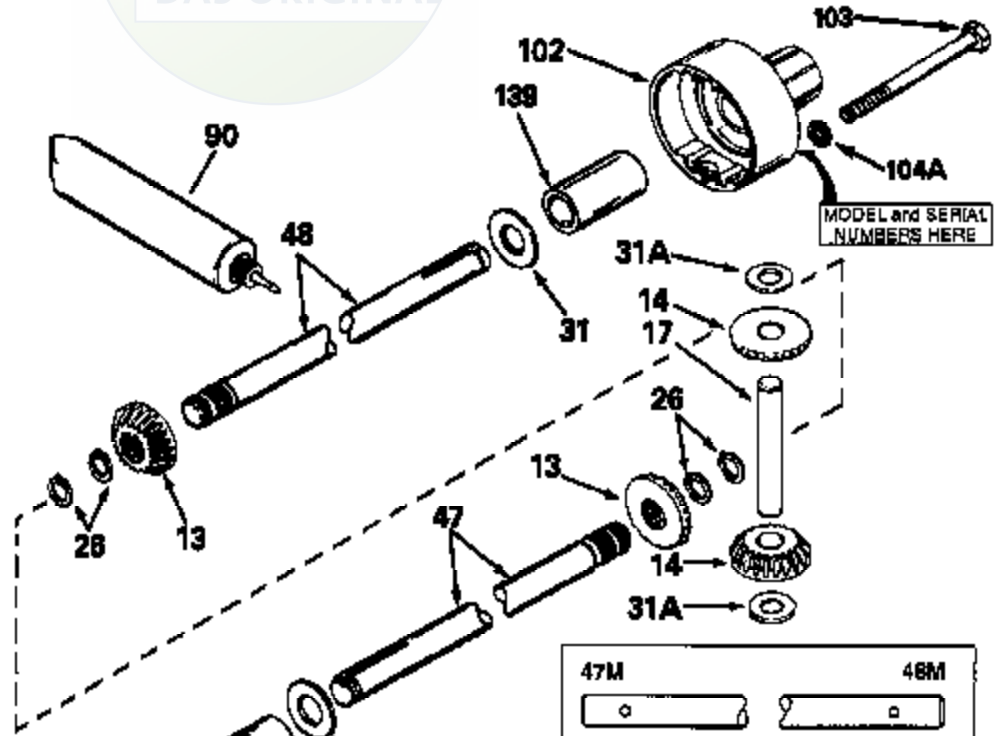

JOIST

SICHER IST DAS:
DAS ORIGINAL

47	48
47A	48A
47B	48B
47C	48C
47D	48D
47E	48E
47H	48H
47L	48L

47M	48M
47P	48P
47R	48R
47V	48V
47W	48W
47X	48X

Ref #	Part Number	Qty	Description
13	778067		Gear, Bevel (16 teeth)
14	778068		Gear, Pinion (16 teeth)
17	786040		Pin, Drive
26	788038		Ring, Retaining
31	780001		Washer (3/4" ID x 1-1/2" OD x 1/16" t hick)
31A	780096		Washer, Thrust
47M	774125		Axle (8-47/64" long)
48M	774126		Axle (15-1/64" long)
82	786043		Sprocket. No Teeth 54. O.D. 8.823
82	786051		Sprocket. No Teeth 60. O.D. 9.841
82	786070		Sprocket. No Teeth 48. O.D. 7.920
82	786041A		Sprocket. No Teeth 45. O.D. 7.389
82	786042	100-117	Sprocket. No Teeth 40. O.D. 6.650
90	788067B	Peerless	Grease (32 oz. bottle Bentonite greas e)
101	774073		Differential Carrier Hsg (Incl. 137)
102	774073		Differential Carrier Hsg (Incl. 139)
103	792044		Screw, 5/16-18 x 4"
104	792042		Nut, Lock, 5/16-18 (Use as required)
104A	792061		Washer, Flat, 5/16"
137	780077		Bushing (3/4" ID x 1-1/16" OD x 2-1/1 6" long)
139	780077		Bushing (3/4 ID x 1-1/16" OD x 2-1/16 " long)