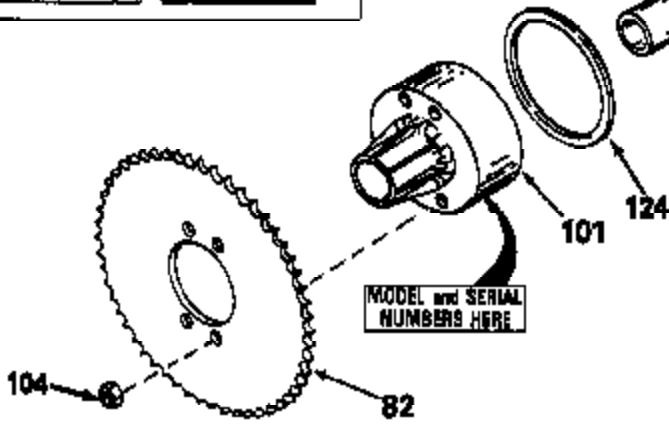

JOIST

SICHER IST DAS:
DAS ORIGINAL

47	48
47A	48A
47B	48B
47C	48C
47D	48D
47E	48E
47H	48H
47L	48L

47M	48M
47P	48P
47R	48R
47V	48V
47W	48W
47X	48X

Ref #	Part Number	Qty	Description
13	778067		Gear, Bevel (16 teeth)
14	778068		Gear, Pinion (16 teeth)
17	786040		Pin, Drive
26	788038		Ring, Retaining
31	780001		Washer (3/4" ID x 1-1/2" OD x 1/16" t hick)
31A	780096		Washer, Thrust
47M	774125		Axle (8-47/64" long)
48M	774126		Axle (15-1/64" long)
82	786043		Sprocket. No Teeth 54. O.D. 8.823
82	786051		Sprocket. No Teeth 60. O.D. 9.841
82	786070		Sprocket. No Teeth 48. O.D. 7.920
82	786041A		Sprocket. No Teeth 45. O.D. 7.389
82	786042	100-117	Sprocket. No Teeth 40. O.D. 6.650
90	788067B	Peerless	Grease (32 oz. bottle Bentonite greas e)
101	774073		Differential Carrier Hsg (Incl. 137)
102	774073		Differential Carrier Hsg (Incl. 139)
103	792044		Screw, 5/16-18 x 4"
104	792042		Nut, Lock, 5/16-18 (Use as required)
104A	792061		Washer, Flat, 5/16"
137	780077		Bushing (3/4" ID x 1-1/16" OD x 2-1/1 6" long)
139	780077		Bushing (3/4 ID x 1-1/16" OD x 2-1/16 " long)